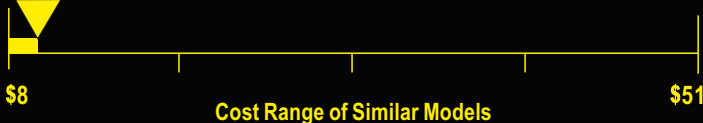

ENERGYGUIDE

Clothes Washer
Capacity Class: Standard

MC Appliance Corporation
Model: MCSFLW27W
Capacity (tub volume): 2.7 cubic feet

Compare ONLY to other labels with yellow numbers.
Labels with yellow numbers are based on the same test procedures.

Estimated Yearly Energy Cost (when used with an electric water heater)

\$9

75 kWh

Estimated Yearly Electricity Use

\$ 3

Estimated Yearly Energy Cost
(when used with a natural gas water heater)

- Your cost will depend on your utility rates and use.
- Cost range based only on Standard capacity models.
- Estimated energy cost based on six wash loads a week and a national average electricity cost of 12 cents per kWh and natural gas cost of \$1.09 per therm.